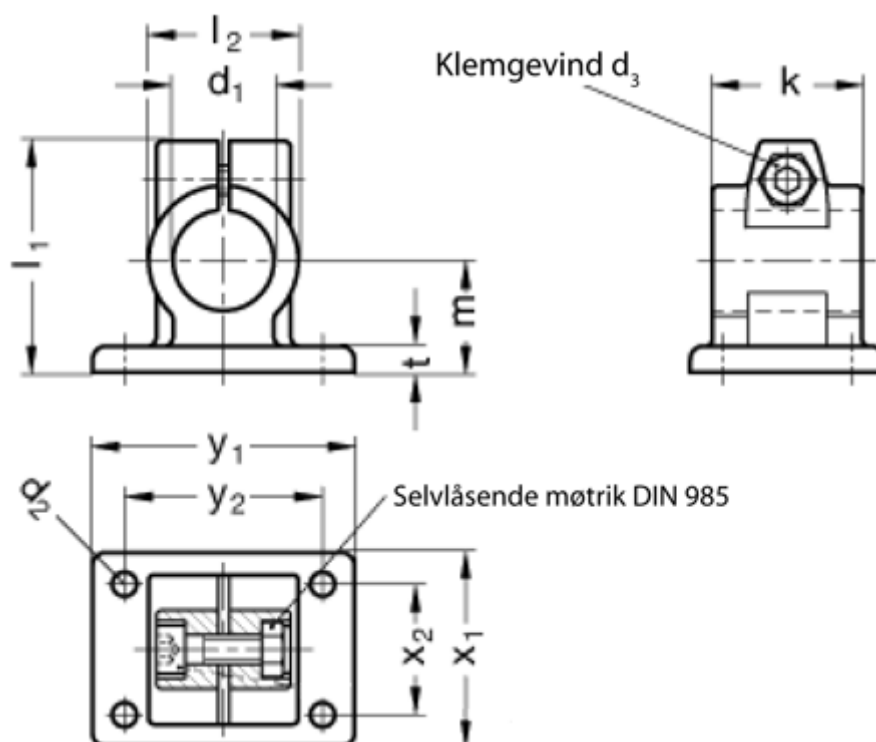

Article number: 20146B40652BL

Description: E+G
Flanged Connector GN 146-B40-65-2-BL

Measures

Adjustable clamp lever = GN 911-M10-55 have to be ordred separately

d_1 = B40
 d_2 = 11.0
 d_3 = M10
 k = 65
 l_1 = 95
 l_2 = 65
 m = 50

t = 14
 x_1 = 92
 x_2 = 62
 y_1 = 128
 y_2 = 98